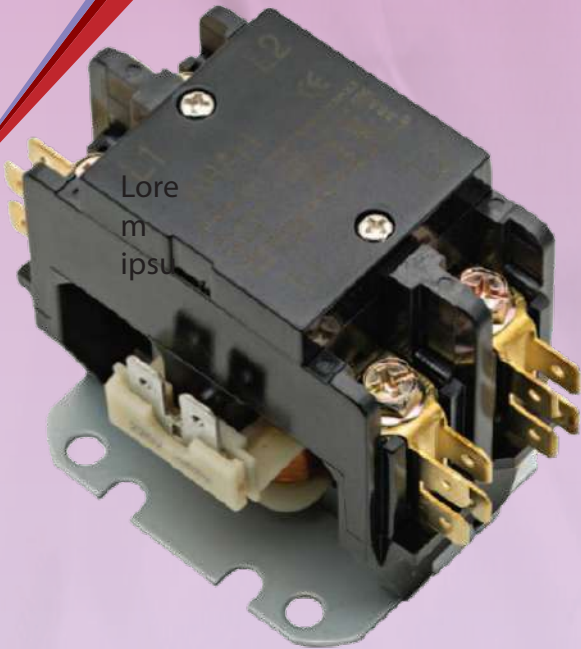

موصل مغناطيسي لمكيف سبليت "كوناكتور" SPLIT A/C MAGNETIC CONTACTOR

ARAH-ASC-001
SPLIT A/C MAGNETIC CONTACTOR
2 POLES (ASC-002)