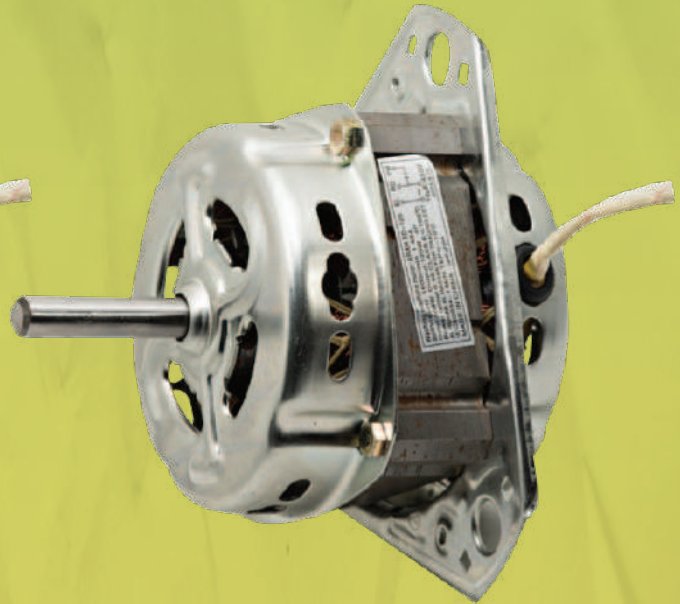

ARAH-WMSM - 174
WM SPIN MOTOR 90W 6UF 10MM
(SANYO)

محرك غسيل غسالة

WASHING MACHINE WASH MOTOR

ARAH-WMWM - 175
WM WASH MOTOR 120W
10UF 12MM

ARAH-WMWM - 176
WM WASH MOTOR 150W
12UF 12MM

ARAH-WMWM - 177
WM WASH MOTOR 180W
13UF 12MM