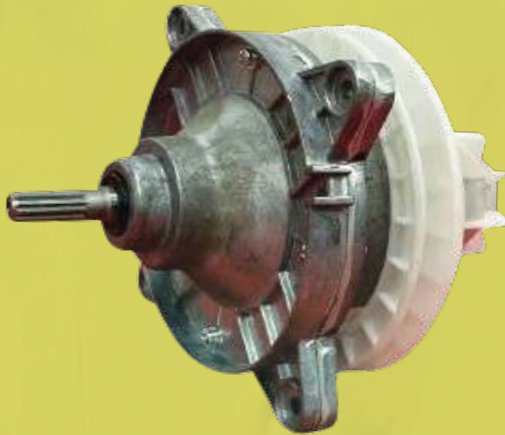

ARAH-GBHI-162
WM-GEAR BOX
HAIER SQUIRE LONG

ARAH-GBTT-163
WM-GEAR BOX
TOSHIBA TEETH

قير غسالة

WASHING MACHINE GEAR BOX

ARAH-GBSS-164
WM-GEAR BOX
SAMSUNG SQUARE

ARAH-GBDT-166
WM-GEAR BOX
DANSAT DOORA 11 TEETH