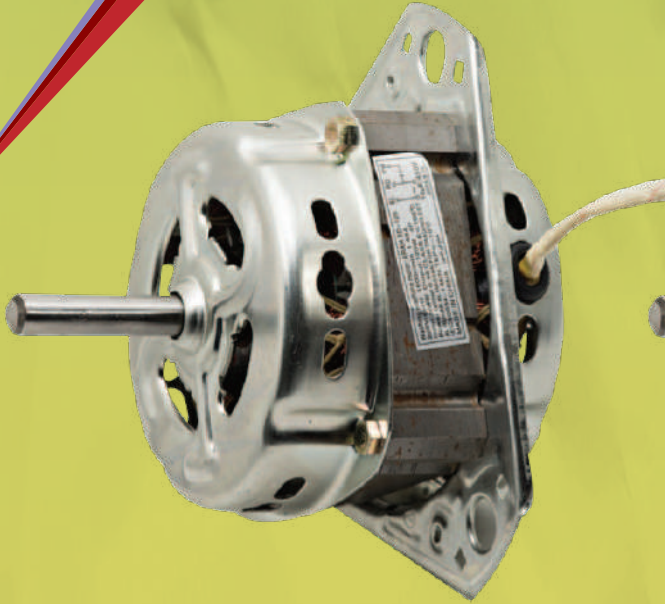

محرك غسيل غسالة

WASHING MACHINE WASH MOTOR

ARAH-WMWM - 175
WM WASH MOTOR 120W
10UF 12MM