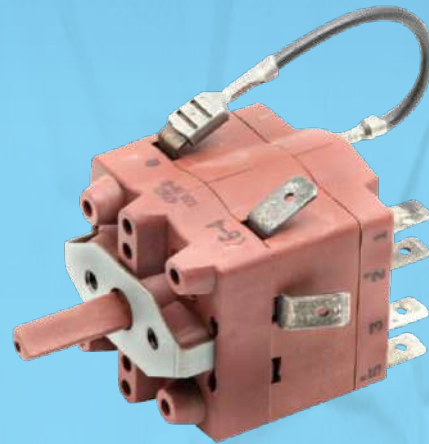

ARAH-CSHCO-0056
CLASSIC A/C SELECTOR
SWITCH (H/C) RED ORIGINAL