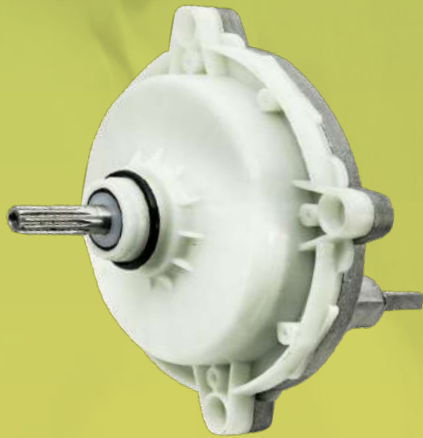

قير غسالة

WASHING MACHINE GEAR BOX

ARAH-GBHI-146
WM-GEAR BOX
HITACHI TEETH