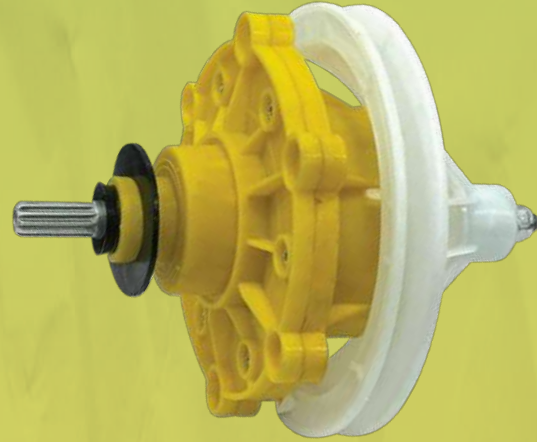

ARAH-GBHI-162
WM-GEAR BOX
HAIER SQUIRE LONG

ARAH-GBTT-163
WM-GEAR BOX
TOSHIBA TEETH

قير غسالة

WASHING MACHINE GEAR BOX

ARAH-GBSS-164
WM-GEAR BOX
SAMSUNG SQUARE

ARAH-GBDT-166
WM-GEAR BOX
DANSAT DOORA 11 TEETH