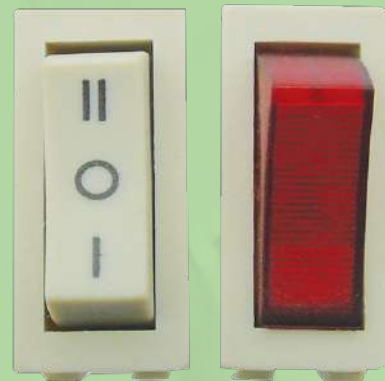

ARAH-CBR-0066
COOLER BEARING 3/4
CHINA

ARAH-SCA4-0058
AIR COOLER SELECTOR
SWITCH (PNO)

ARAH-RSDC-0153
AIR COOLER SELECTOR
SWITCH (ROUND)

ARAH-CSOF-0155
COOLER SWITCH
(ON-OFF)

مضخة مبرد هواء
COOLER PUMP

ARAH-WCPU-0059
COOLER PUMP (LH-999)
125W 220V 60Hz