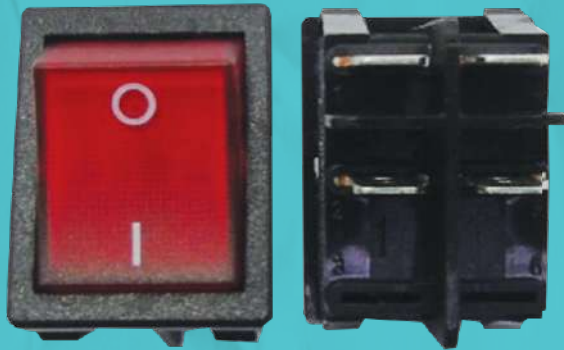

ARAH-HSB3-281
HEATER SWITCH ON-OFF
SINGLE BIG (3 WAY)

ARAH-HSB2-282
HEATER SWITCH ON-OFF
SINGLE BIG (2 WAY)

ARAH-HSS3-283
HEATER SWITCH ON-OFF
SINGLE SMALL (3 WAY)

رولمان بلي محرك NSK ياباني MOTOR BEARING NSK JAPAN