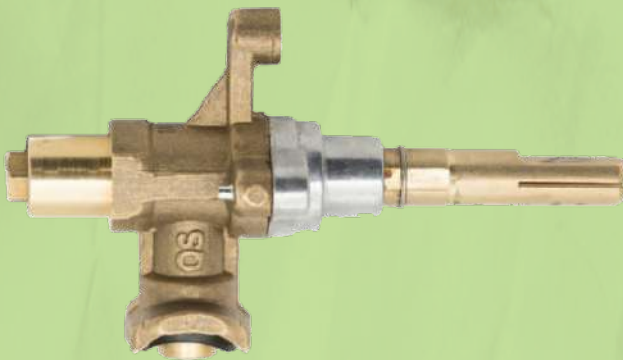

ARAHA-OVMA-0089
OVEN VALVE MASRI (111F)