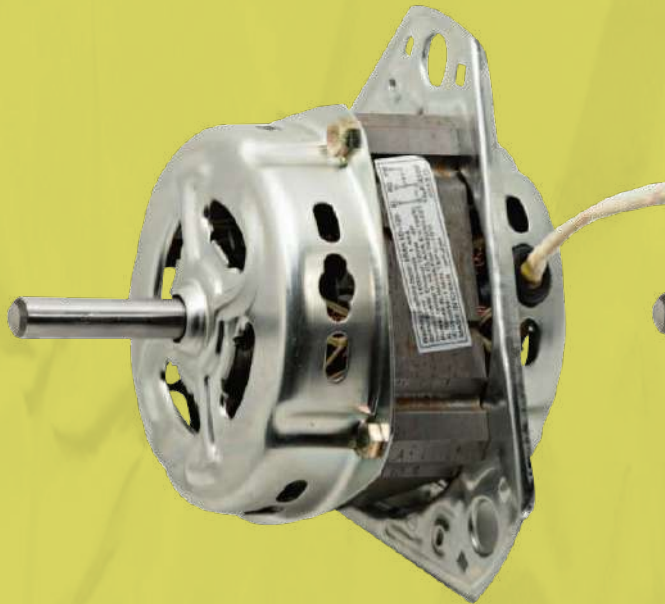

ARAH-WMWM - 177
WM WASH MOTOR 180W
13UF 12MM