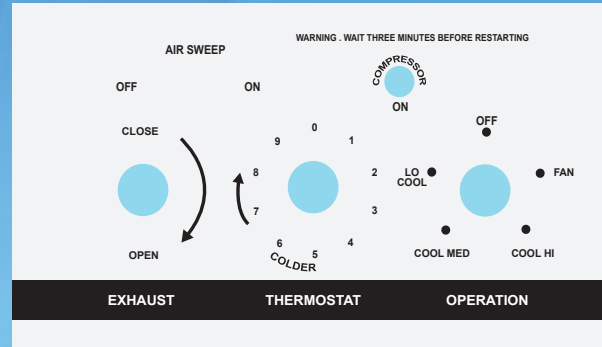

ARAH-GNPC-0025
REPLACEMENT FOR
GIBSON COOL NAME PLATE