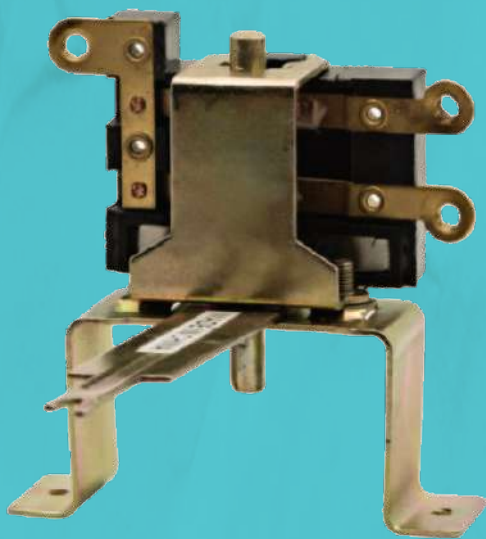

ARAH-HSS-088
HEATER SELECTOR SWITCH