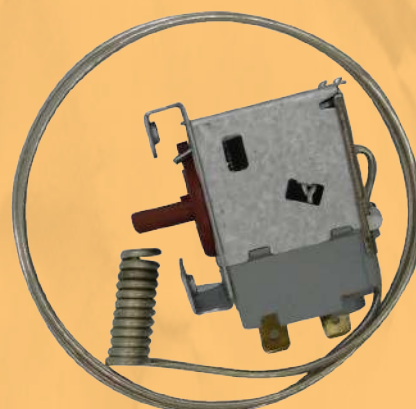

ARAH-THFR-0078
REF THERMOSTAT GENERAL
(INVERT TYPE CLIP)