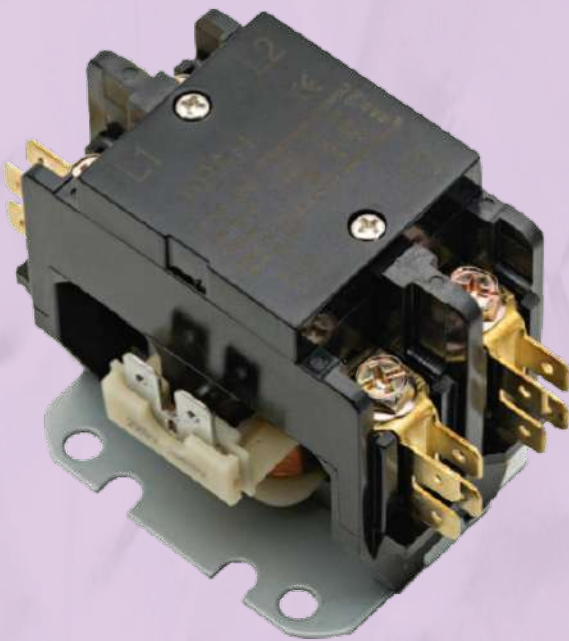

ARAH-ASC-003
SPLIT A/C MAGNETIC CONTACTOR
2 POLES (24V)