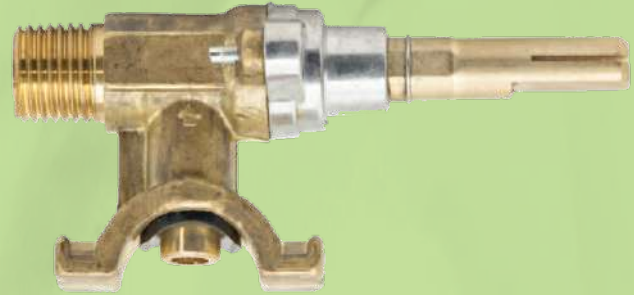

ARAH-DLIS-0089
OVEN DOOR LOCK
ITALY SMALL

ARAH-DLIB-0090
OVEN DOOR LOCK
(HE03-C) ITALY BIG

صمام فرن OVEN VALVE

ARAHA-OVGG-0085
OVEN VALVE GELM GAS
NEW (111J)

ARAHA-OVGG-0086
OVEN VALVE GELM GAS
O/N (105D)