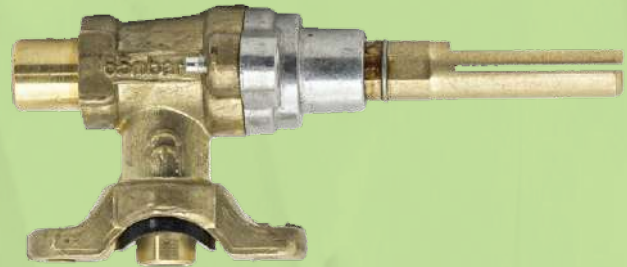

ARAHA-OVGG-0088
OVEN VALVE GELM GAS
SMALL (103V)