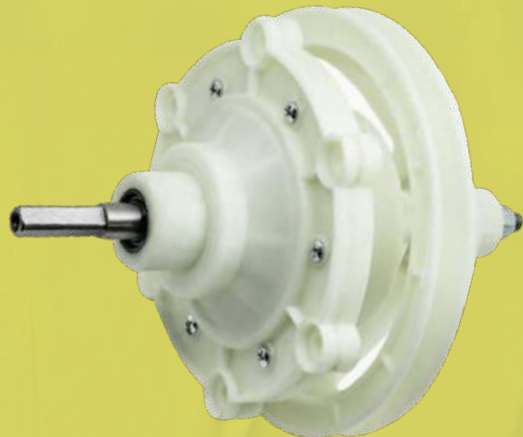

ARAH-GBDL-160
WM-GEAR BOX
DANSAT LONG SHAFT