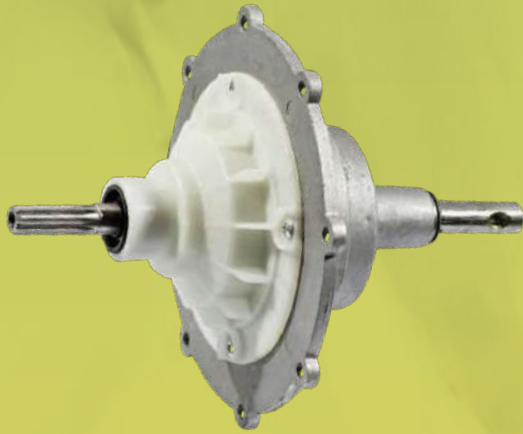

قير غسالة

WASHING MACHINE GEAR BOX

ARAH-GBSM-158
WM-GEAR BOX
SANYO METAL