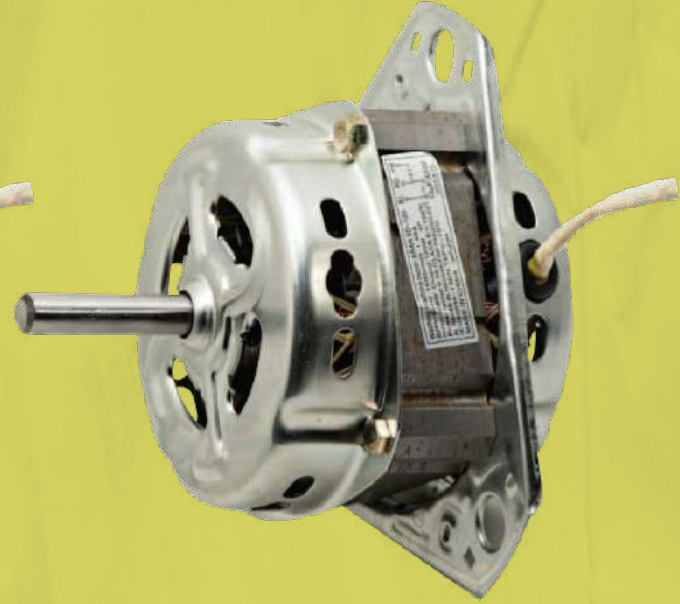

ARAH-WMSM - 174
WM SPIN MOTOR 90W 6UF 10MM
(SANYO)

محرك غسيل غسالة

WASHING MACHINE WASH MOTOR

ARAH-WMWM - 175
WM WASH MOTOR 120W
10UF 12MM

ARAH-WMWM - 176
WM WASH MOTOR 150W
12UF 12MM

ARAH-WMWM - 177
WM WASH MOTOR 180W
13UF 12MM